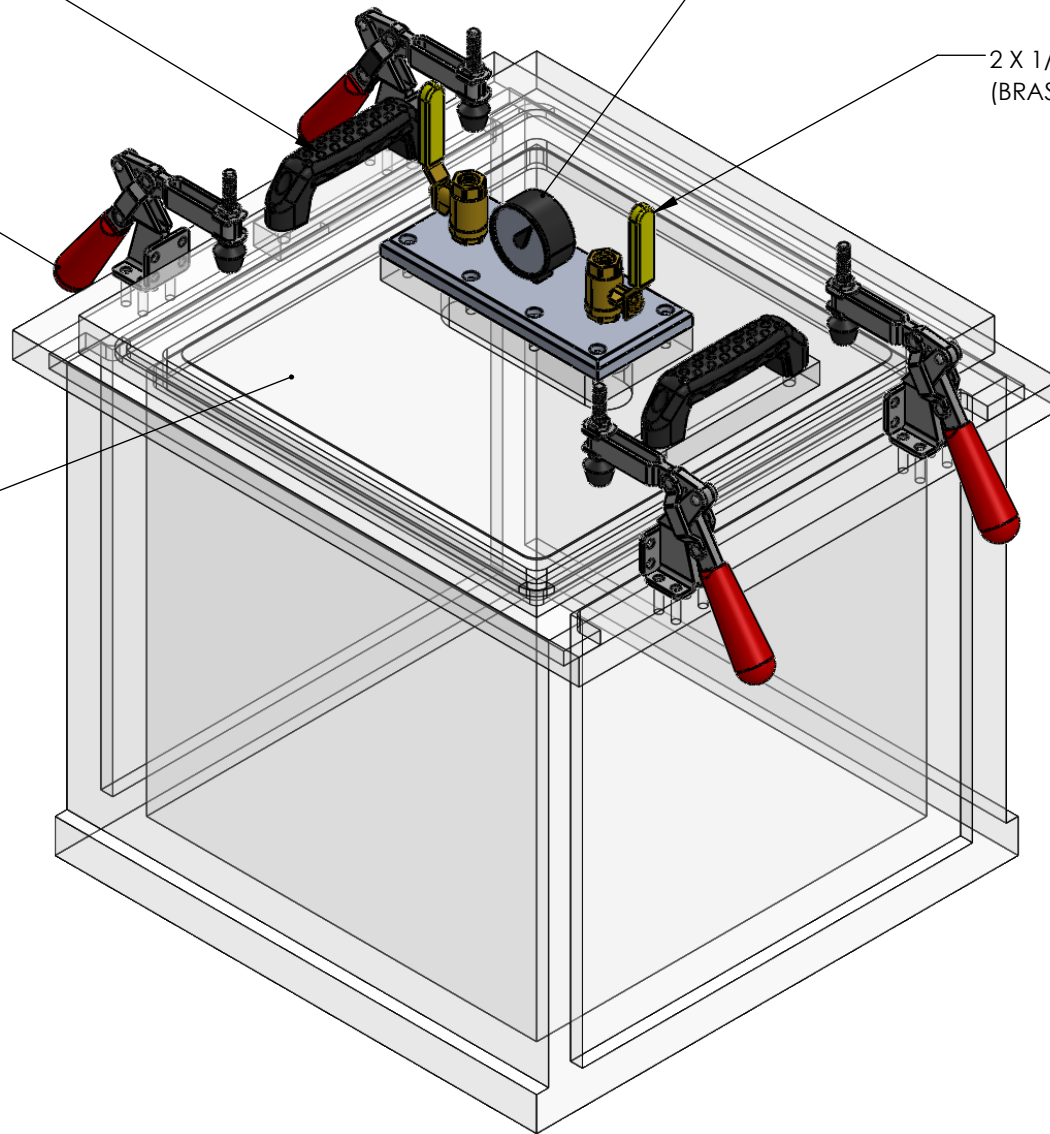

4

3

2

1

PROPRIETARY AND CONFIDENTIAL

2 X ERGONOMIC LID HANDLE

DIAL VACUUM GAUGE  
(KPA AND INHG OUTPUT)

4 X LID CLAMP

2 X 1/4 INCH NPT VALVE  
(BRASS)

FULLY REMOVABLE LID

MATERIAL: CRYSTAL CLEAR ACRYLIC  
INSIDE DIMENSIONS: 14 INCH WIDE, 14 INCH DEEP, 14 INCH HIGH

SIZE  
**A**

COO-ACVSB-141414

ALL DIMENSIONS IN INCHES  
INFORMATION PRESENTED IN GOOD FAITH AND  
TO THE BEST OF KNOWLEDGE. THIS IS NOT A  
LEGALLY BINDING DOCUMENT.

PROPRIETARY AND CONFIDENTIAL

SIZE  
**A**

COO-ACVSB-141414

ALL DIMENSIONS IN INCHES  
INFORMATION PRESENTED IN GOOD FAITH AND  
TO THE BEST OF KNOWLEDGE. THIS IS NOT A  
LEGALLY BINDING DOCUMENT.

4

3

2

1