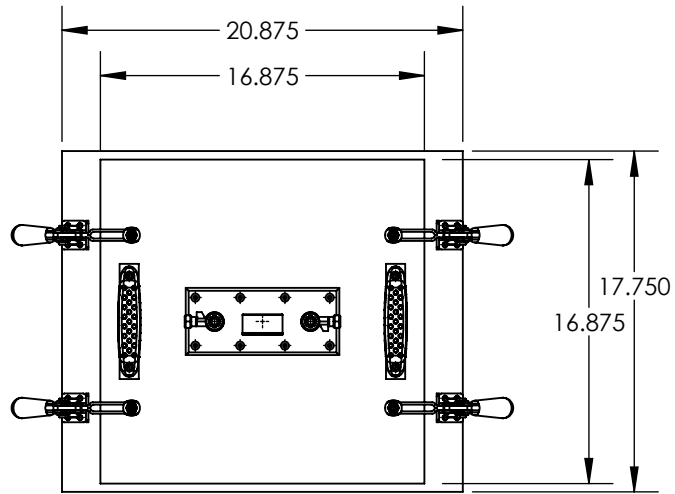

2 X 1/4 INCH NPT VALVE  
(BRASS)

FULLY REMOVABLE LID

MATERIAL: CRYSTAL CLEAR ACRYLIC  
INSIDE DIMENSIONS: 14 INCH WIDE, 14 INCH DEEP, 14 INCH HIGH

SIZE  
**A**

COO-ACVSB-141414

ALL DIMENSIONS IN INCHES  
INFORMATION PRESENTED IN GOOD FAITH AND  
TO THE BEST OF KNOWLEDGE. THIS IS NOT A  
LEGALLY BINDING DOCUMENT.

4

3

2

1

4

3

2

1

PROPRIETARY AND CONFIDENTIAL

SIZE  
**A**

COO-ACVSB-141414

ALL DIMENSIONS IN INCHES  
INFORMATION PRESENTED IN GOOD FAITH AND  
TO THE BEST OF KNOWLEDGE. THIS IS NOT A  
LEGALLY BINDING DOCUMENT.

4

3

2

1