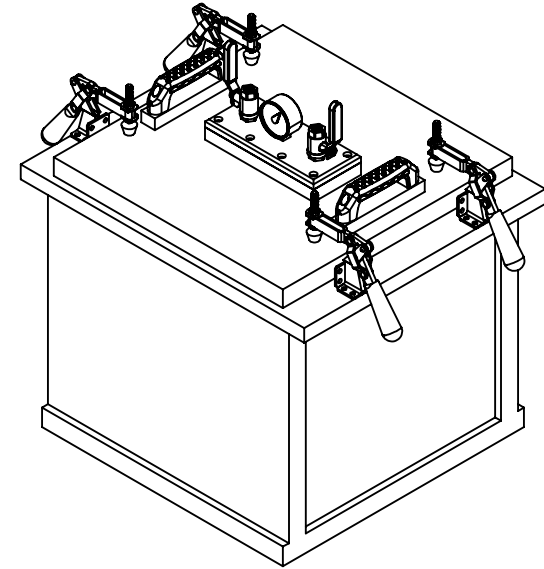

2 X 1/4 INCH NPT VALVE  
(BRASS)

FULLY REMOVABLE LID

MATERIAL: CRYSTAL CLEAR ACRYLIC  
INSIDE DIMENSIONS: 14 INCH WIDE, 14 INCH DEEP, 14 INCH HIGH

SIZE  
**A**

COO-ACVSB-141414

ALL DIMENSIONS IN INCHES  
INFORMATION PRESENTED IN GOOD FAITH AND  
TO THE BEST OF KNOWLEDGE. THIS IS NOT A  
LEGALLY BINDING DOCUMENT.

PROPRIETARY AND CONFIDENTIAL

SIZE  
**A**

COO-ACVSB-141414

ALL DIMENSIONS IN INCHES  
INFORMATION PRESENTED IN GOOD FAITH AND  
TO THE BEST OF KNOWLEDGE. THIS IS NOT A  
LEGALLY BINDING DOCUMENT.

4

3

2

1