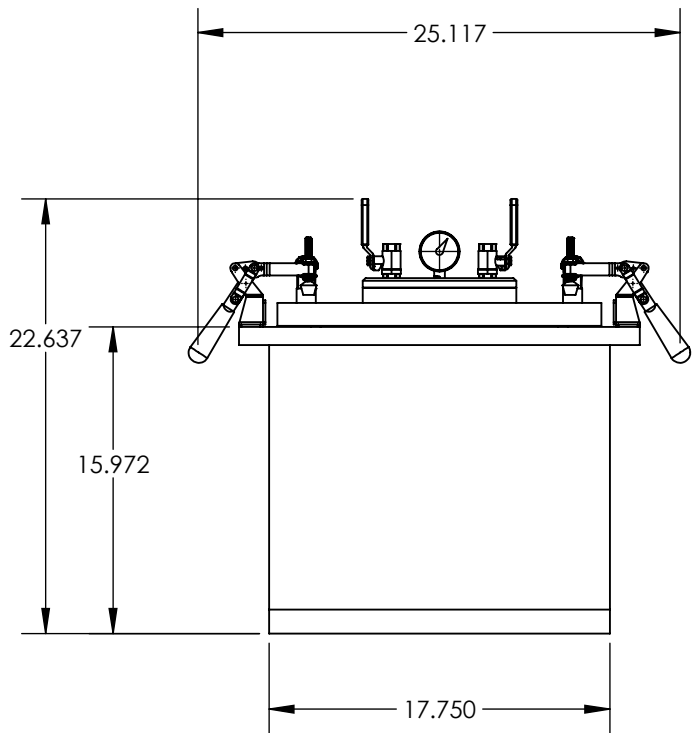

2 X 1/4 INCH NPT VALVE  
(BRASS)

FULLY REMOVABLE LID

MATERIAL: CRYSTAL CLEAR ACRYLIC  
INSIDE DIMENSIONS: 14 INCH WIDE, 14 INCH DEEP, 14 INCH HIGH

SIZE  
**A**

COO-ACVSB-141414

ALL DIMENSIONS IN INCHES  
INFORMATION PRESENTED IN GOOD FAITH AND  
TO THE BEST OF KNOWLEDGE. THIS IS NOT A  
LEGALLY BINDING DOCUMENT.

PROPRIETARY AND CONFIDENTIAL

SIZE  
**A**

COO-ACVSB-141414

ALL DIMENSIONS IN INCHES  
INFORMATION PRESENTED IN GOOD FAITH AND  
TO THE BEST OF KNOWLEDGE. THIS IS NOT A  
LEGALLY BINDING DOCUMENT.

4

3

2

1